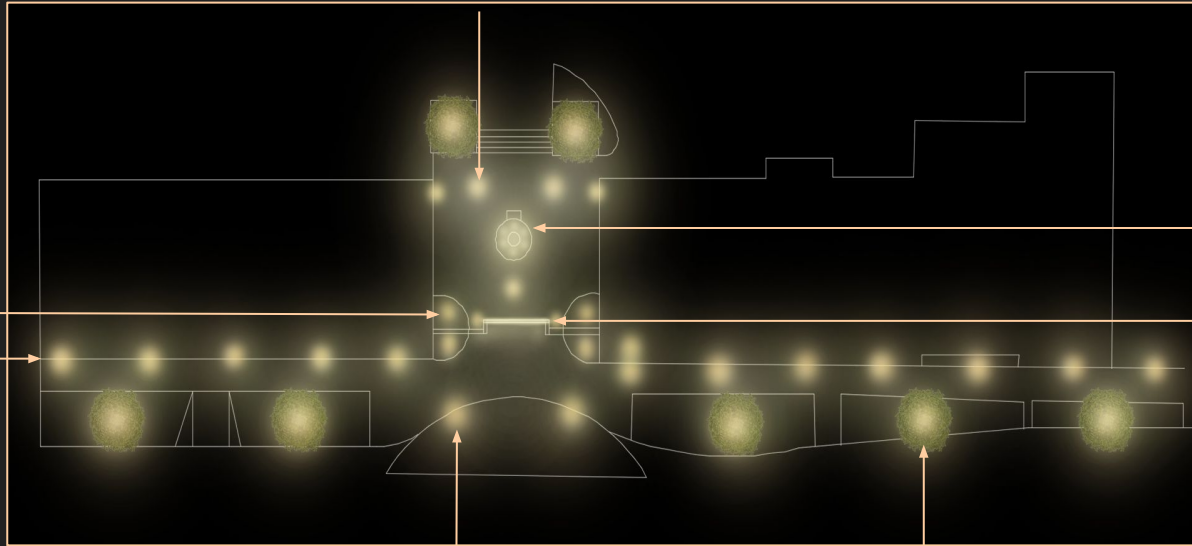

As ballroom was reached its
peak during the victorian era.

Beauty found in the dresses
and candle lit spaces of these
balls.

INSPIRATION

Period luminaries help to define the space and bring us back in time.

Candle shaped bulbs to emulate flames of a candle shining through the fog of this haunted mansion.

THE HAUNTED MANSION

GLOW MAP

Deco Chandelier

Adjustable Uplight

Wall Sconce

Fountain Orb Light

LED Linear Strip

Vintage Lamp Post

Tree Uplight

THE HAUNTED MANSION

DRAFTING PLATE

Los Angeles River Gardens Park
Main Entrance
Lighting Design Concept: Matt Duran Design

FIXTURE TYPE ON THIS SHEET

- L1 - Adjustable Accent Fixture
- L2 - Wall Mounted Fixture
- L3 - Lamppost Fixture
- L4 - Hanging Pendant
- L5 - Special Fog Machine
- L6 - Special Glowing Ball Fixture
- L7 - Linear Light Fixture
- L8 - Adjustable Accent Fixture RGBW

FIXTURE KEY

-  Lamppost Fixture
-  Ceiling Mount Chandelier/Pendant
-  Linear Light Strip
-  Wall Mount Fixture
-  Adjustable Accent Fixture
-  Glowing Ball Fixture
-  Fog Machine

General Notes

1. FIXTURES NOT DRAWN TO SCALE. SYMBOLS INDICATE FIXTURE LOCATION.
2. THIS DRAWING IS GRAPHIC REPRESENTATION OF ZONE CONTROL AND FIXTURE LOCATIONS ONLY.
3. IF IN NO WAY IS REPRESENTS ACTUAL CIRCUITING OR ELECTRICAL REQUIREMENTS.
4. ALL PENDANT HEIGHTS TO BE COMPLETED ON SITE WITH DESIGNER PRESENT.