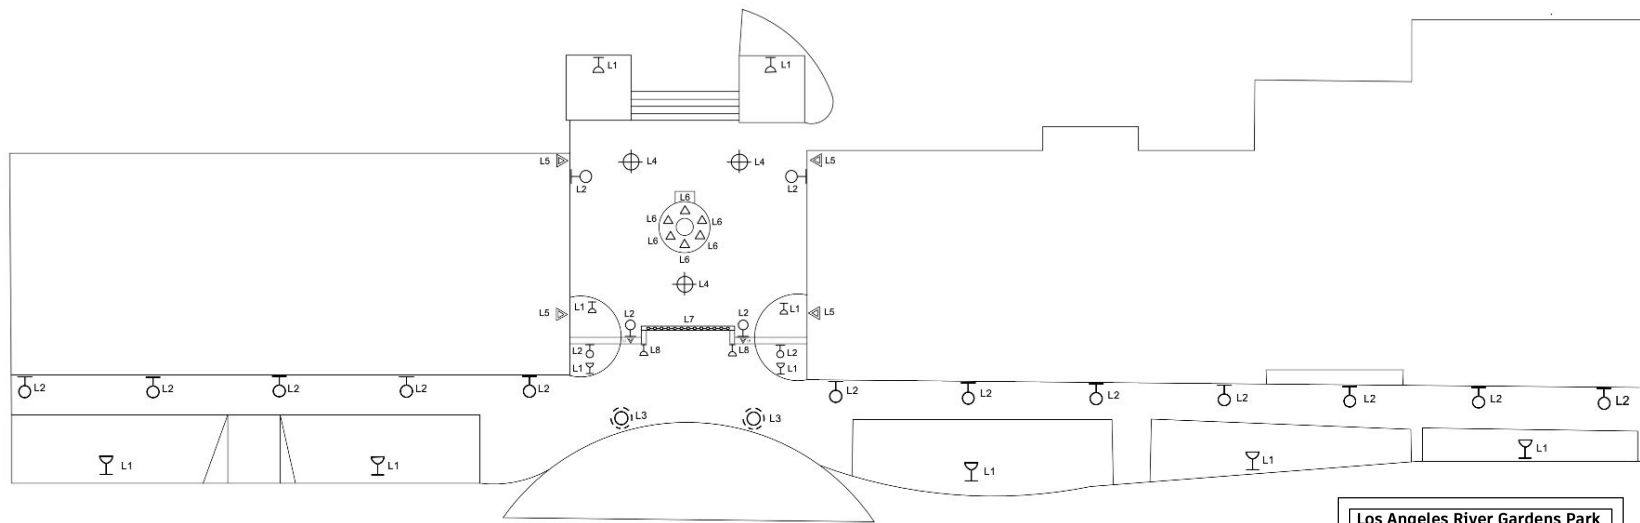

Los Angeles River Gardens Park
Main Entrance
Lighting Design Concept: Matt Duran Design

FIXTURE TYPE ON THIS SHEET

FIXTURE KEY

- Lamppost Fixture
- Ceiling Mount Chandelier/Pendant
- Linear Light Strip
- Wall Mount Fixture
- Adjustable Accent Fixture
- Glowing Ball Fixture
- Fog Machine

General Notes