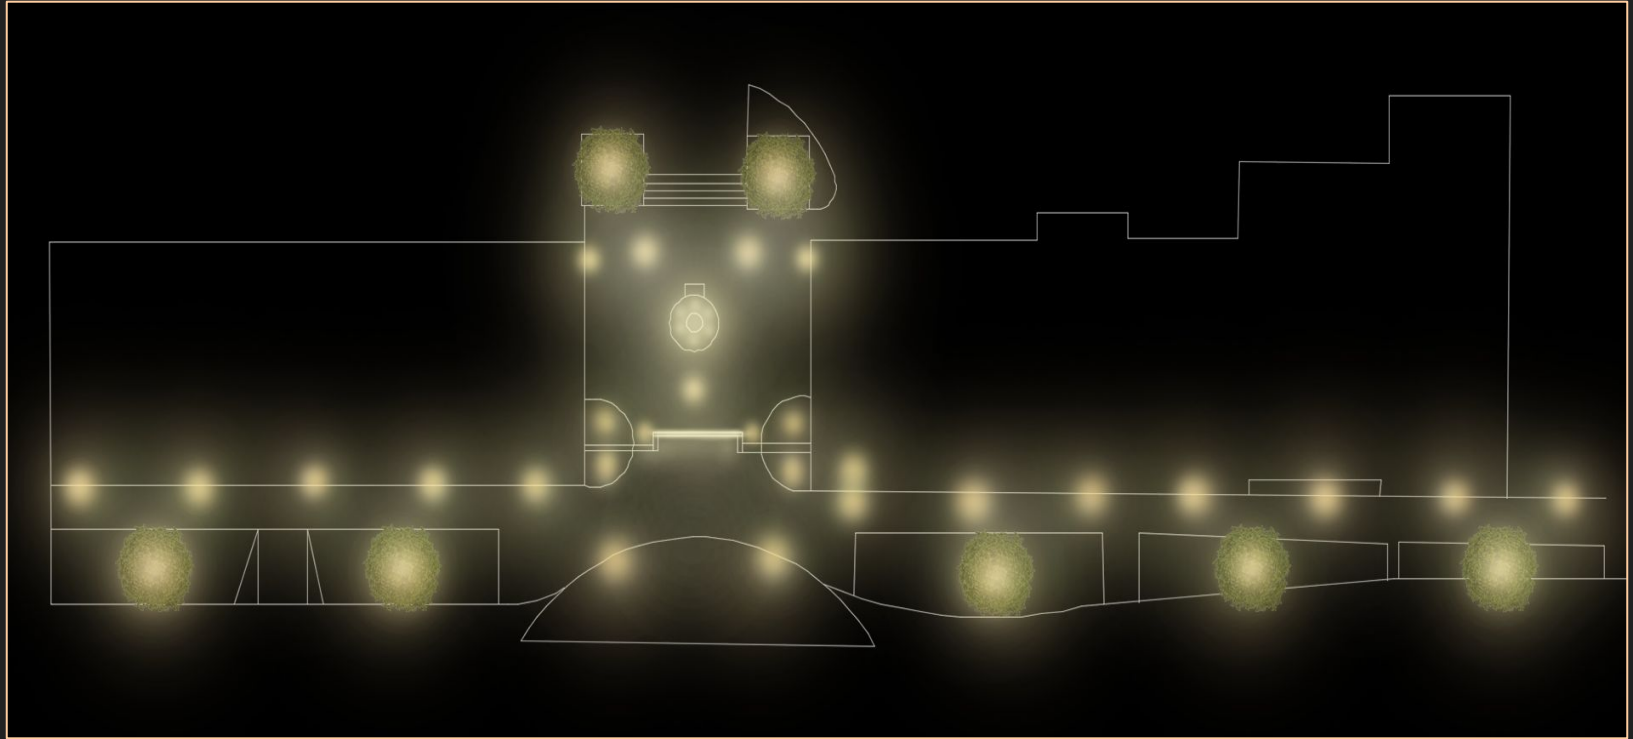

As ballroom was reached its
peak during the victorian era.

Beauty found in the dresses
and candle lit spaces of these
balls.

INSPIRATION

Period luminaries help to define the space and bring us back in time.

Candle shaped bulbs to emulate flames of a candle shining through the fog of this haunted mansion.

THE HAUNTED MANSION

GLOW MAP

Deco Chandelier

Adjustable Uplight

Wall Sconce

Fountain Orb Light

LED Linear Strip

Vintage Lamp Post

Tree Uplight

THE HAUNTED MANSION

DRAFTING PLATE

Los Angeles River Gardens Park
Main Entrance
Lighting Design Concept: Matt Duran Design

FIXTURE TYPE ON THIS SHEET

- L1 - Adjustable Accent Fixture
- L2 - Wall Mounted Fixture
- L3 - Lamppost Fixture
- L4 - Hanging Pendant
- L5 - Special Fog Machine
- L6 - Special Glowing Ball Fixture
- L7 - Linear Light Fixture
- L8 - Adjustable Accent Fixture RGBW

FIXTURE KEY

-  Lamppost Fixture
-  Ceiling Mount Chandelier/Pendant
-  Linear Light Strip
-  Wall Mount Fixture
-  Adjustable Accent Fixture
-  Glowing Ball Fixture
-  Fog Machine

General Notes

1. FIXTURES NOT DRAWN TO SCALE. SYMBOLS INDICATE FIXTURE LOCATION.
2. THIS DRAWING IS GRAPHIC REPRESENTATION OF ZONE CONTROL AND FIXTURE LOCATIONS ONLY.
3. IF IN NO WAY IS REPRESENTS ACTUAL CIRCUITING OR ELECTRICAL REQUIREMENTS.
4. ALL PENDANT HEIGHTS TO BE COMPLETED ON SITE WITH DESIGNER PRESENT.